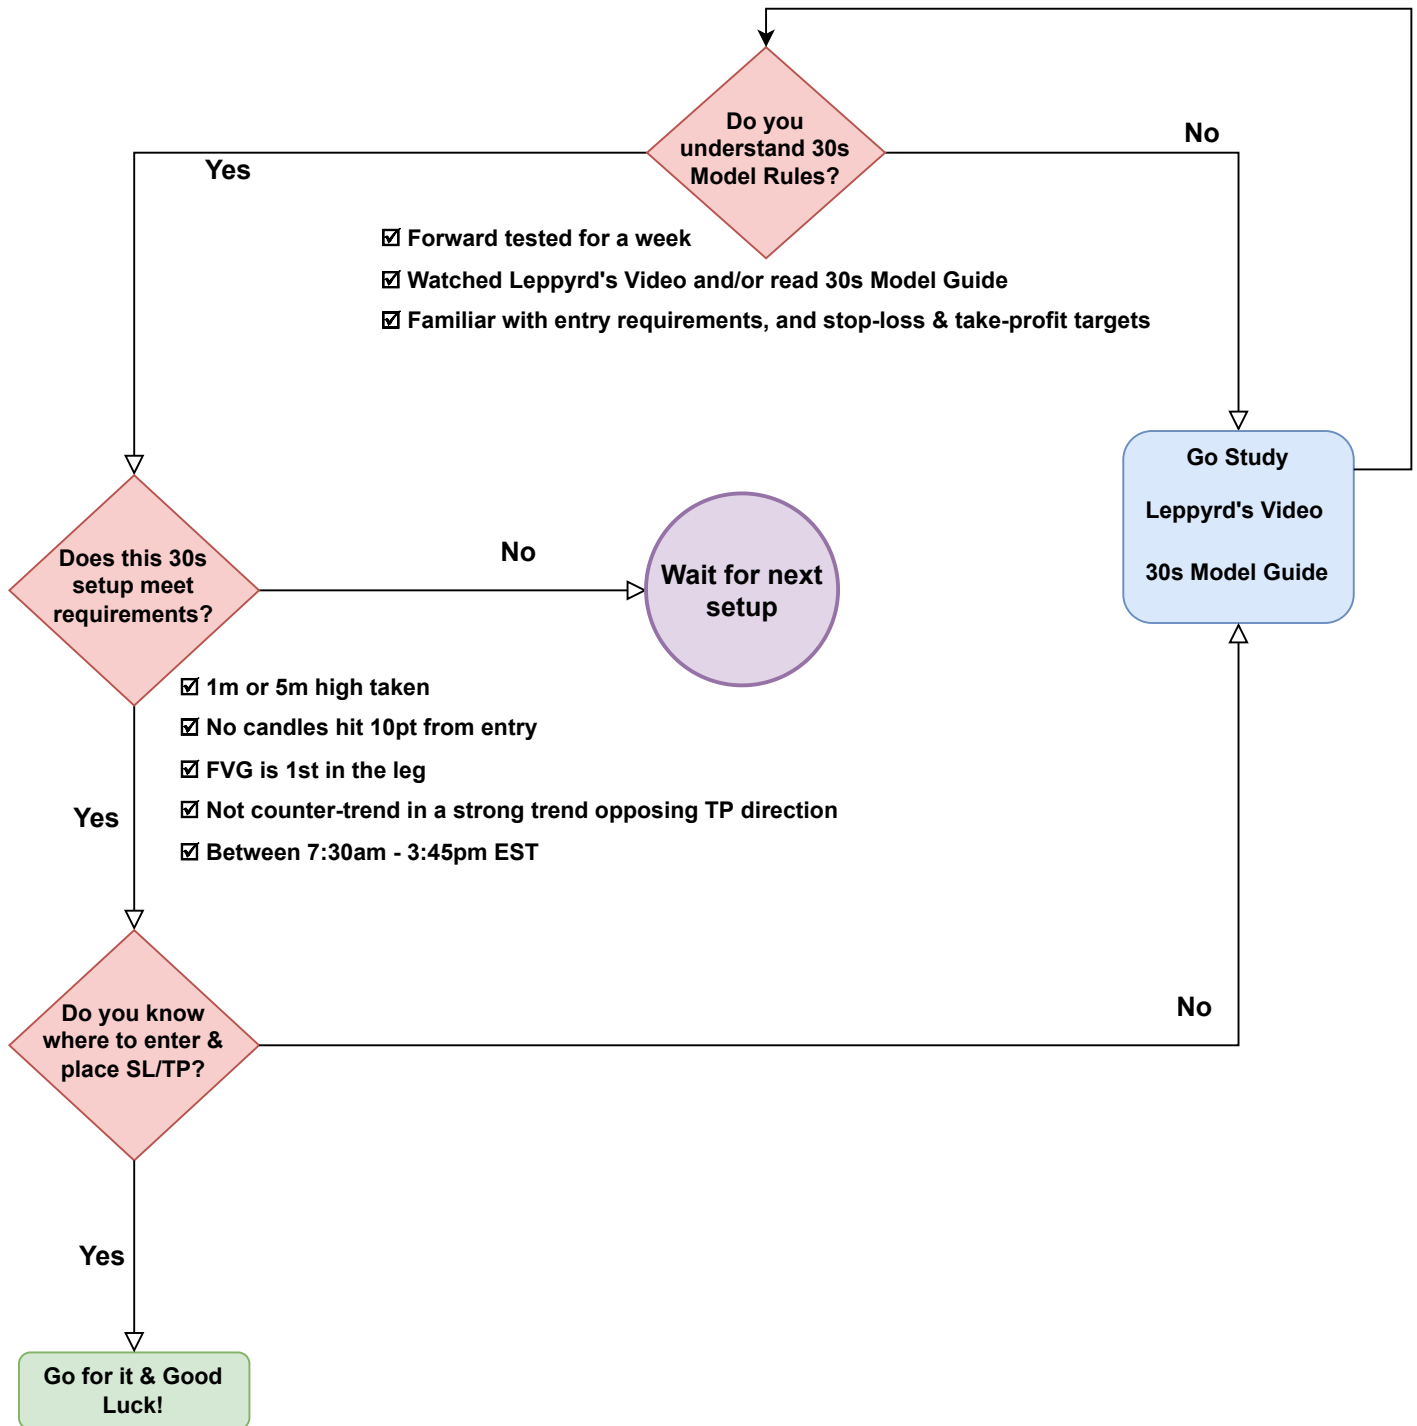

# 30s Model aka "Leppyrd Model"

@outof0ptions